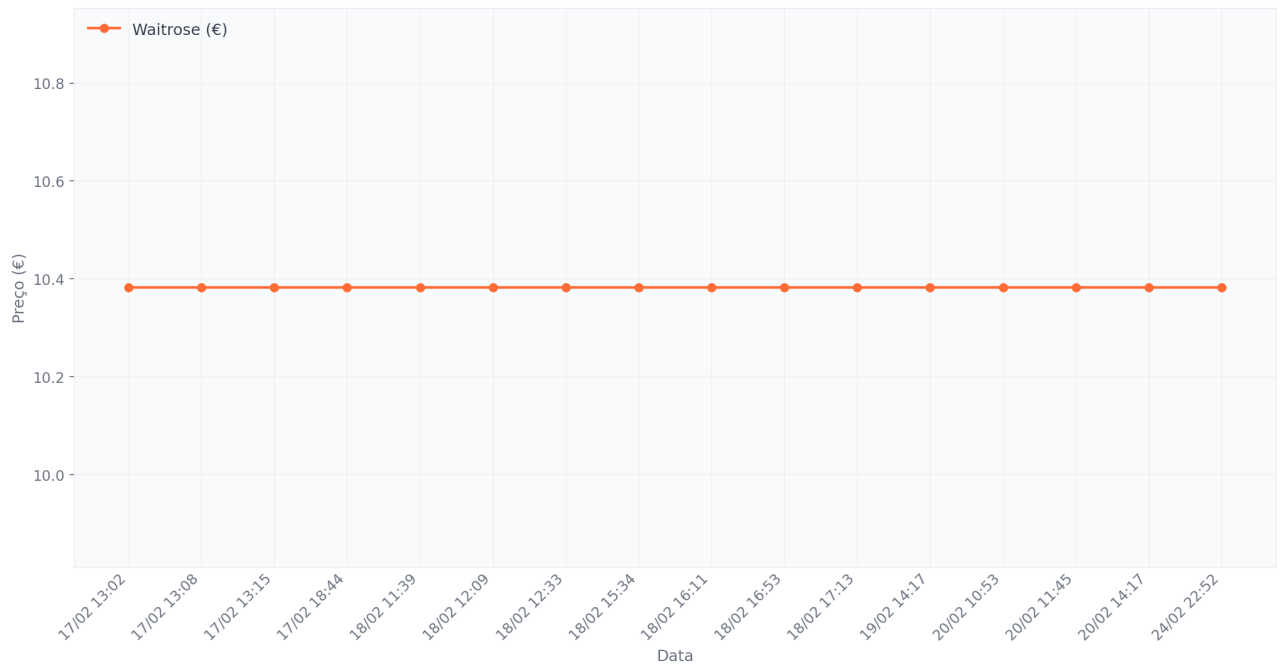

Cushelle Original Toilet Rolls 12 Mega Rolls

SKU: 794025-827481-827482

Evolução de Preços por Retalhista

Histórico

Data	Retalhista	Preço	Promoção
24/02/2026 22:52	Waitrose	€10.38	Was £12.00 Now £8.95
20/02/2026 14:17	Waitrose	€10.38	Was £12.00 Now £8.95
20/02/2026 11:45	Waitrose	€10.38	Was £12.00 Now £8.95
20/02/2026 10:53	Waitrose	€10.38	Was £12.00 Now £8.95
19/02/2026 14:17	Waitrose	€10.38	Was £12.00 Now £8.95
18/02/2026 17:13	Waitrose	€10.38	Was £12.00 Now £8.95
18/02/2026 16:53	Waitrose	€10.38	Was £12.00 Now £8.95
18/02/2026 16:11	Waitrose	€10.38	Was £12.00 Now £8.95
18/02/2026 15:34	Waitrose	€10.38	Was £12.00 Now £8.95
18/02/2026 12:33	Waitrose	€10.38	Was £12.00 Now £8.95
18/02/2026 12:09	Waitrose	€10.38	Was £12.00 Now £8.95
18/02/2026 11:39	Waitrose	€10.38	Was £12.00 Now £8.95
17/02/2026 18:44	Waitrose	€10.38	Was £12.00 Now £8.95
17/02/2026 13:15	Waitrose	€10.38	Was £12.00 Now £8.95
17/02/2026 13:08	Waitrose	€10.38	Was £12.00 Now £8.95
17/02/2026 13:02	Waitrose	€10.38	Was £12.00 Now £8.95