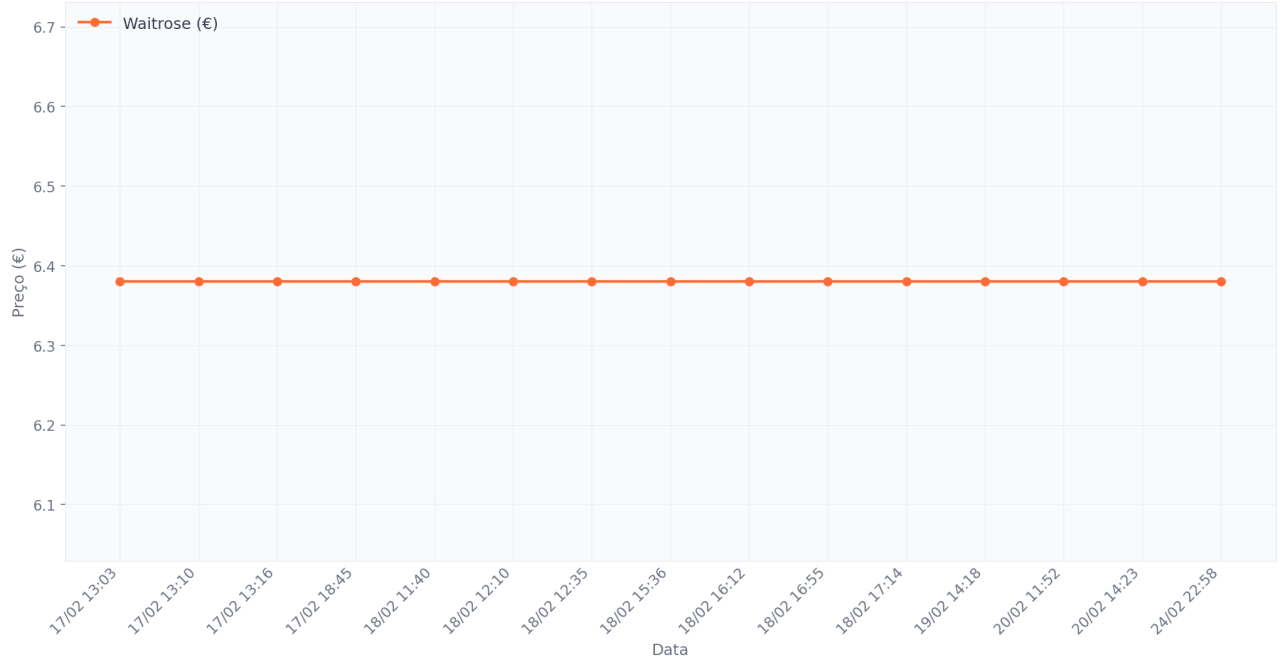

Regina XXL Absorb Kitchen Towel 4pk

SKU: 849888-813320-813321

Evolução de Preços por Retalhista

Histórico

Data	Retalhista	Preço	Promoção
24/02/2026 22:58	Waitrose	€6.38	Was £7.50 Now £5.50
20/02/2026 14:23	Waitrose	€6.38	Was £7.50 Now £5.50
20/02/2026 11:52	Waitrose	€6.38	Was £7.50 Now £5.50
19/02/2026 14:18	Waitrose	€6.38	Was £7.50 Now £5.50
18/02/2026 17:14	Waitrose	€6.38	Was £7.50 Now £5.50
18/02/2026 16:55	Waitrose	€6.38	Was £7.50 Now £5.50
18/02/2026 16:12	Waitrose	€6.38	Was £7.50 Now £5.50
18/02/2026 15:36	Waitrose	€6.38	Was £7.50 Now £5.50
18/02/2026 12:35	Waitrose	€6.38	Was £7.50 Now £5.50
18/02/2026 12:10	Waitrose	€6.38	Was £7.50 Now £5.50
18/02/2026 11:40	Waitrose	€6.38	Was £7.50 Now £5.50
17/02/2026 18:45	Waitrose	€6.38	Was £7.50 Now £5.50
17/02/2026 13:16	Waitrose	€6.38	Was £7.50 Now £5.50
17/02/2026 13:10	Waitrose	€6.38	Was £7.50 Now £5.50
17/02/2026 13:03	Waitrose	€6.38	Was £7.50 Now £5.50