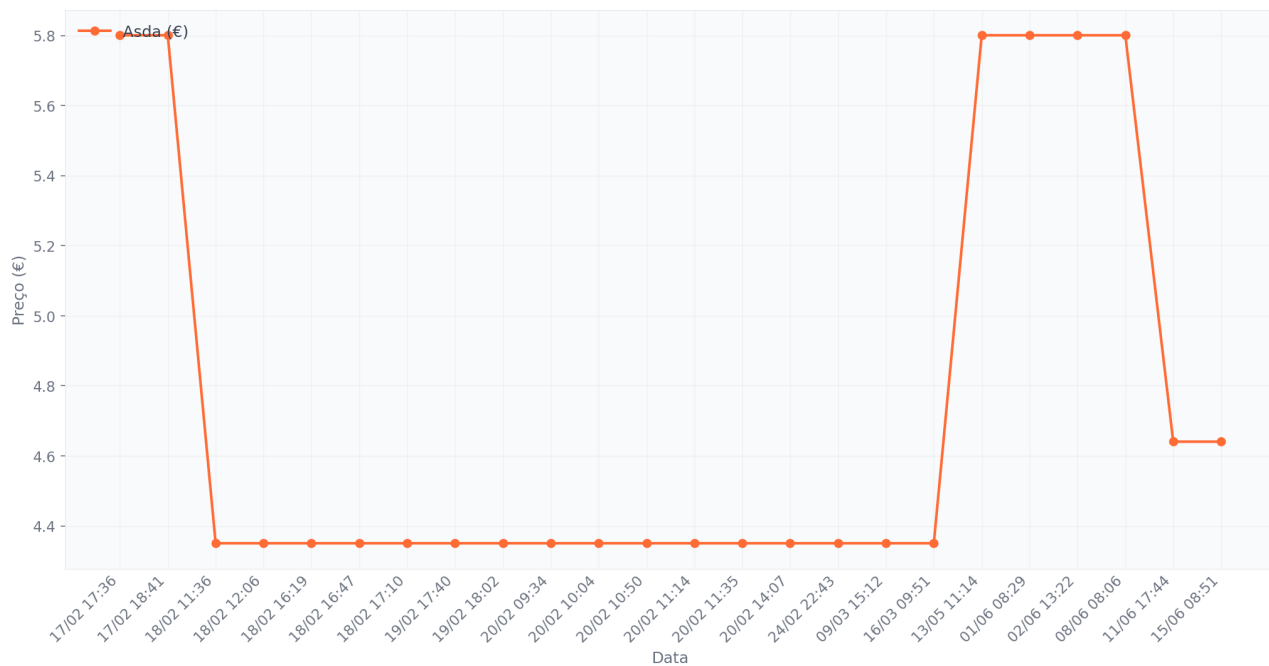

Cushelle Simply Soft Toilet Roll 9 Standard Rolls

SKU: 9250943

Evolução de Preços por Retalhista

Histórico

Data	Retalhista	Preço	Promoção
15/06/2026 08:51	Asda	€4.64	Was £5.00 Now £4.00
11/06/2026 17:44	Asda	€4.64	Was £5.00 Now £4.00
08/06/2026 08:06	Asda	€5.80	Sem promoção
02/06/2026 13:22	Asda	€5.80	Sem promoção
01/06/2026 08:29	Asda	€5.80	Sem promoção
13/05/2026 11:14	Asda	€5.80	Sem promoção
16/03/2026 09:51	Asda	€4.35	Was £5.00 Now £3.75
09/03/2026 15:12	Asda	€4.35	Was £5.00 Now £3.75
24/02/2026 22:43	Asda	€4.35	Was £5.00 Now £3.75
20/02/2026 14:07	Asda	€4.35	Was £5.00 Now £3.75
20/02/2026 11:35	Asda	€4.35	Was £5.00 Now £3.75
20/02/2026 11:14	Asda	€4.35	Was £5.00 Now £3.75
20/02/2026 10:50	Asda	€4.35	Was £5.00 Now £3.75
20/02/2026 10:04	Asda	€4.35	Was £5.00 Now £3.75
20/02/2026 09:34	Asda	€4.35	Was £5.00 Now £3.75
19/02/2026 18:02	Asda	€4.35	Was £5.00 Now £3.75
19/02/2026 17:40	Asda	€4.35	Was £5.00 Now £3.75
18/02/2026 17:10	Asda	€4.35	Was £5.00 Now £3.75
18/02/2026 16:47	Asda	€4.35	Was £5.00 Now £3.75
18/02/2026 16:19	Asda	€4.35	Was £5.00 Now £3.75
18/02/2026 12:06	Asda	€4.35	Sem promoção
18/02/2026 11:36	Asda	€4.35	Sem promoção
17/02/2026 18:41	Asda	€5.80	Sem promoção
17/02/2026 17:36	Asda	€5.80	Sem promoção