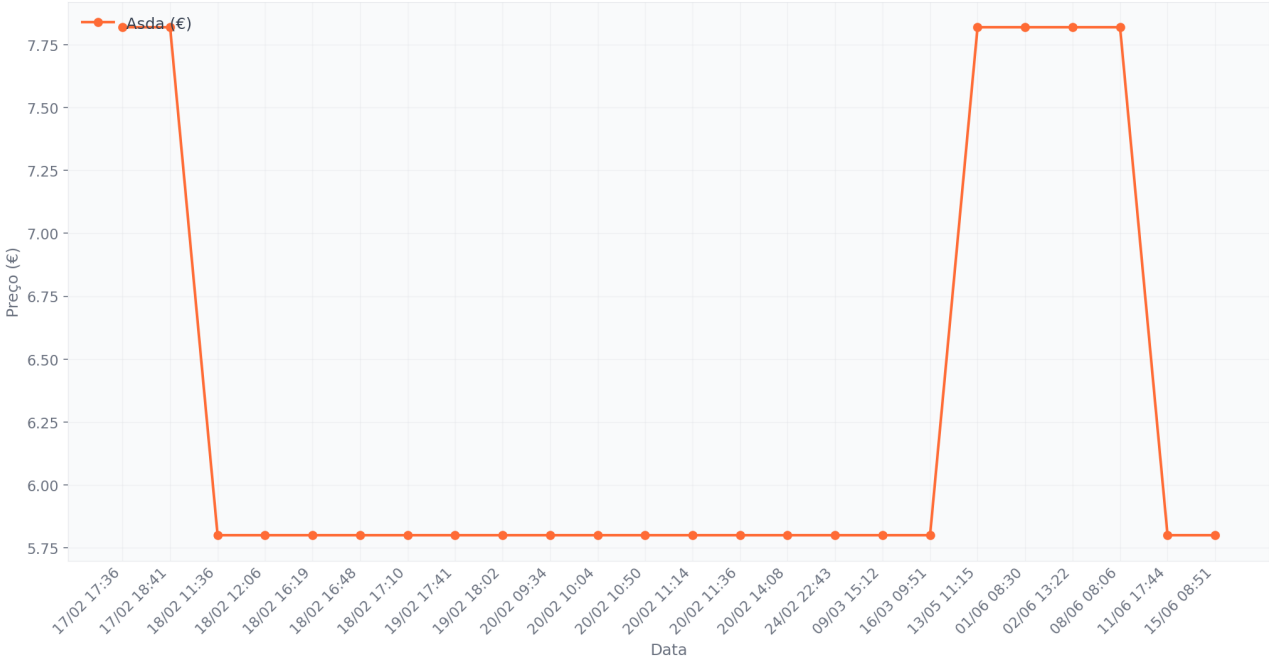

Cushelle Quilted Tubeless Toilet Roll 6 Rolls 50% More Sheets

SKU: 7397280

Evolução de Preços por Retalhista

Histórico

Data	Retalhista	Preço	Promoção
15/06/2026 08:51	Asda	€5.80	Was £6.74 Now £5.00
11/06/2026 17:44	Asda	€5.80	Was £6.74 Now £5.00
08/06/2026 08:06	Asda	€7.82	Sem promoção
02/06/2026 13:22	Asda	€7.82	Sem promoção
01/06/2026 08:30	Asda	€7.82	Sem promoção
13/05/2026 11:15	Asda	€7.82	Sem promoção
16/03/2026 09:51	Asda	€5.80	Was £6.74 Now £5.00
09/03/2026 15:12	Asda	€5.80	Was £6.74 Now £5.00
24/02/2026 22:43	Asda	€5.80	Was £6.74 Now £5.00
20/02/2026 14:08	Asda	€5.80	Was £6.74 Now £5.00
20/02/2026 11:36	Asda	€5.80	Was £6.74 Now £5.00
20/02/2026 11:14	Asda	€5.80	Was £6.74 Now £5.00
20/02/2026 10:50	Asda	€5.80	Was £6.74 Now £5.00
20/02/2026 10:04	Asda	€5.80	Was £6.74 Now £5.00
20/02/2026 09:34	Asda	€5.80	Was £6.74 Now £5.00
19/02/2026 18:02	Asda	€5.80	Was £6.74 Now £5.00
19/02/2026 17:41	Asda	€5.80	Was £6.74 Now £5.00
18/02/2026 17:10	Asda	€5.80	Was £6.74 Now £5.00
18/02/2026 16:48	Asda	€5.80	Was £6.74 Now £5.00
18/02/2026 16:19	Asda	€5.80	Was £6.74 Now £5.00
18/02/2026 12:06	Asda	€5.80	Sem promoção
18/02/2026 11:36	Asda	€5.80	Sem promoção
17/02/2026 18:41	Asda	€7.82	Sem promoção
17/02/2026 17:36	Asda	€7.82	Sem promoção